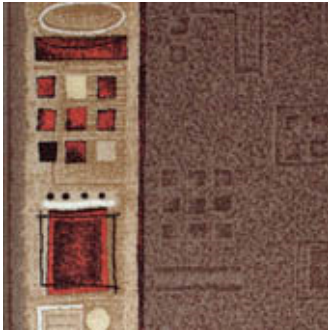

Available colors

JENA 44