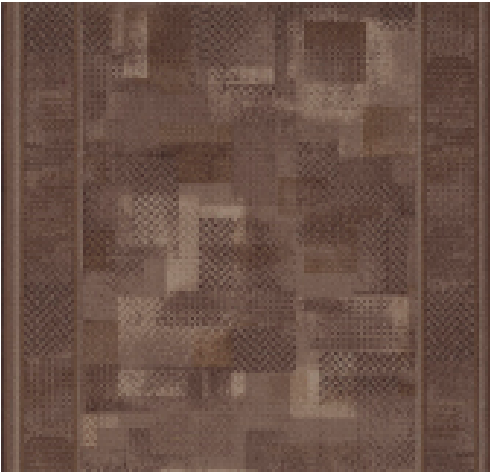

# TRIBE 98

## Product properties

Widths (m)	0.67/0.80/1.00	Backing	Gelfoam
Texture	Loop pile	Pile composition	100% Polyamide (Nylon)
Aspect	Structured/dessin/kids	Pattern repeating every L*W (cm)	95 X 67/80/100 CM
Domestic Use	medium/intensive: Bedroom, Guest room, (*) if stairs symbol is present Living, Dining, Hobby, Office, Stairs(*)	Commercial Use	-
Pile height (mm)	3.0	Total thickness (mm)	5.4
Budget	€		

## Available colors

TRIBE 98

TRIBE 84

TRIBE 44

TRIBE 37

---

AWE -IZ "Klein Frankrijk", Weverijstraat 1 - 9600 Ronse Belgium - Tel + 32 55 23 02 11 -

[www.carpetyourlife.com](http://www.carpetyourlife.com)