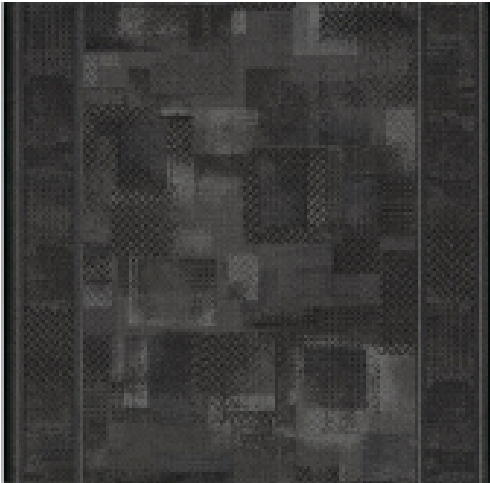

Available colors

TRIBE 98