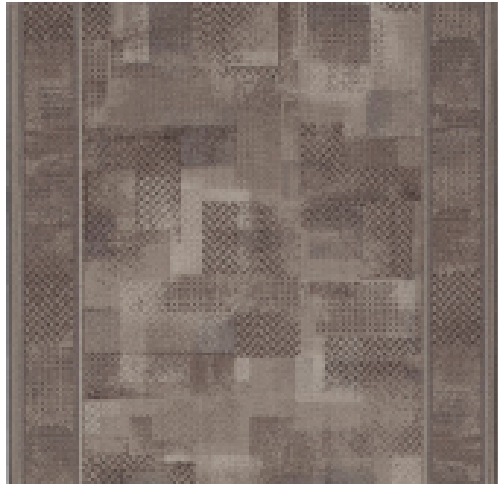

## Product properties

Widths (m)	0.67/0.80/1.00	Backing	Gelfoam
Texture	Loop pile	Pile composition	100% Polyamide (Nylon)
Aspect	Structured/dessin/kids	Pattern repeating every L*W (cm)	95 X 67/80/100 CM
Domestic Use	medium/intensive: Bedroom, Guest room, (*) if stairs symbol is present Living, Dining, Hobby, Office, Stairs(*)	Commercial Use	-
Pile height (mm)	3.0	Total thickness (mm)	5.4
Budget	€		

## Available colors

TRIBE 98

TRIBE 84

TRIBE 44

TRIBE 37

---

AWE -IZ "Klein Frankrijk", Weverijstraat 1 - 9600 Ronse Belgium - Tel + 32 55 23 02 11 -

[www.carpetyourlife.com](http://www.carpetyourlife.com)